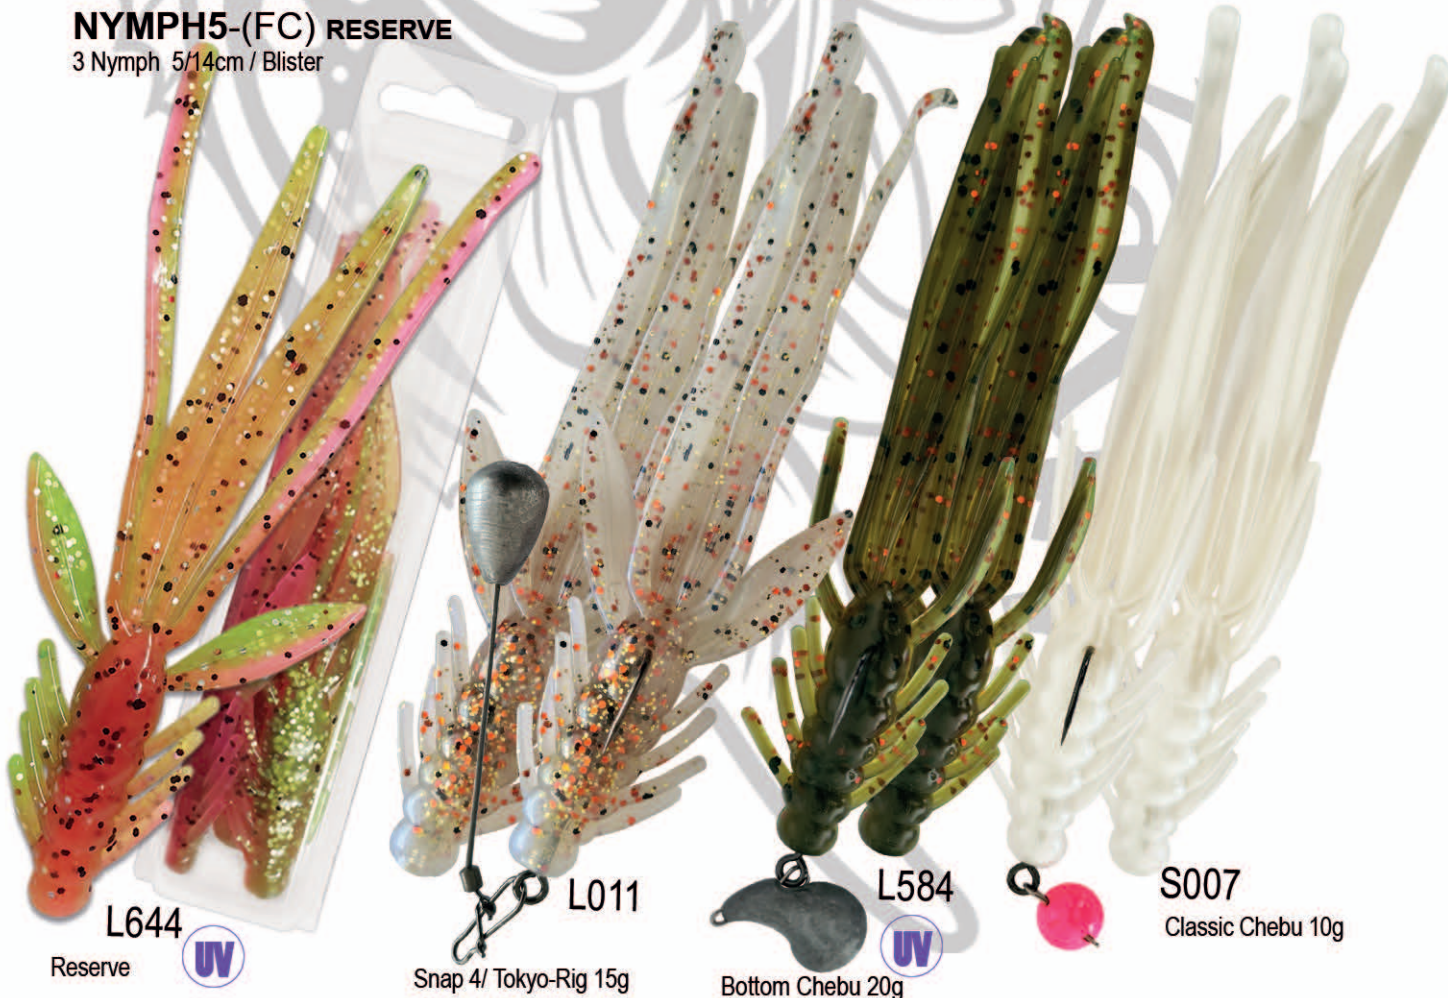

NYMPH5-(FC) RESERVE

3 Nymph 5/14cm / Blister

L644

Reserve

L011

Snap 4/ Tokyo-Rig 15g

L584

Bottom Chebu 20g

S007

Classic Chebu 10g